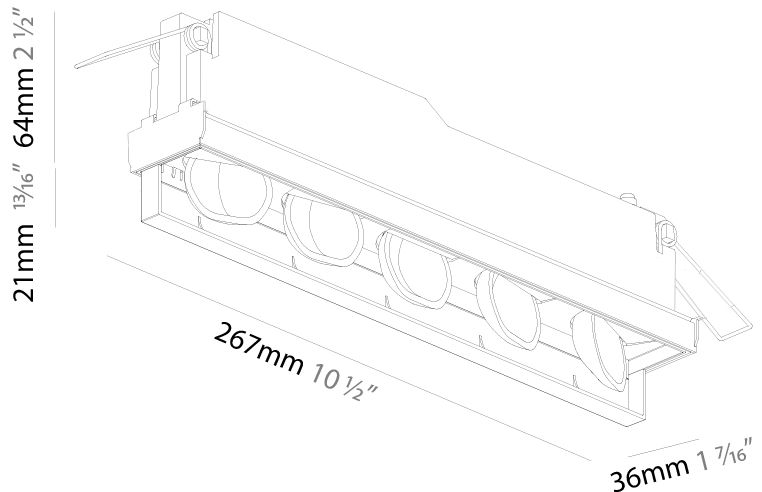

GENERAL

Series: Magiq
Subseries: Magiq Wallwash
Partner: Prolicht
Division: Architectural
Installation: Trimless
Product Type: Wallwash
Mounting Location: Ceiling
Light Distribution: Asymmetric

PHYSICAL

Shape: Rectangle
Length (mm): 267
Length (in): 10 1/2
Width (mm): 36
Width (in): 1 1/16
Height (mm): 64
Height (in): 2 1/2
Ceiling Thickness (mm): 12.5
Ceiling Thickness (in): 1/2
Min. Recessing Depth (mm): 100
Min. Recessing Depth (in): 3 15/16
Weight (kg): .943
Weight (lbs): 2.08
Fixture Material: Aluminum Die Cast
Cut-out Measurements: 273mm / 10 3/4" x 42mm / 1 5/8"

ELECTRICAL

Lamp Type: LED (Zhaga Standard)
Input Wattage (W): 33.4
Total Output Wattage (W): 29.6
Dimming: Tri-Mode (Non-Dimming and Phase Dimming (120Vac only) and 0-10V Dimming)
Driver Included: No
Driver Location: Remote
Driver Type: Constant Current - Universal
Driver Class: Class 1
Input Voltage (V): 120 - 277
Constant Current (MA): 500

LED

Number of LEDs: 5
Color Temperature (°K): 3500
Max. Delivered Lumen (lm): 2145
Nominal Lumen (lm): 2375
CRI: >90 CRI
Lamp Life (hrs): 50000

OPTICAL

Reflector: Asymmetric

RATINGS AND CERTIFICATIONS

Certified By: CSA Certified to UL and CSA Standards
IP rating: IP20