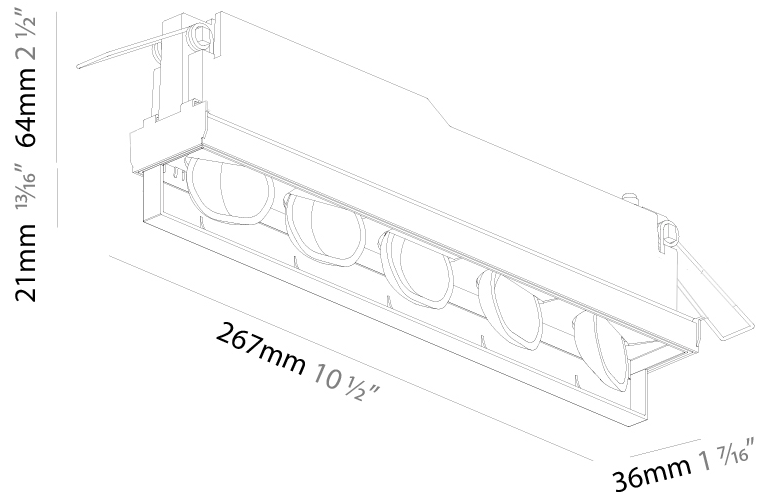

GENERAL

Series: Magiq
Subseries: Magiq Wallwash
Partner: Prolicht
Division: Architectural
Installation: Trimless
Product Type: Wallwash
Mounting Location: Ceiling
Light Distribution: Asymmetric

PHYSICAL

Shape: Rectangle
Length (mm): 267
Length (in): 10 1/2
Width (mm): 36
Width (in): 1 7/16
Height (mm): 64
Height (in): 2 1/2
Ceiling Thickness (mm): 12.5
Ceiling Thickness (in): 1/2
Min. Recessing Depth (mm): 100
Min. Recessing Depth (in): 3 15/16
Weight (kg): .943
Weight (lbs): 2.08
Fixture Material: Aluminum Die Cast
Cut-out Measurements: 273mm / 10 3/4" x 42mm / 1 5/8"

ELECTRICAL

Lamp Type: LED (Zhaga Standard)
Input Wattage (W): 33.4
Total Output Wattage (W): 29.6
Dimming: Tri-Mode (Non-Dimming and Phase Dimming (120Vac only) and 0-10V Dimming)
Driver Included: No
Driver Location: Remote
Driver Type: Constant Current - Universal
Driver Class: Class 1
Input Voltage (V): 120 - 277
Constant Current (MA): 500

LED

Number of LEDs: 5
Color Temperature (°K): 4000
Max. Delivered Lumen (lm): 2443
Nominal Lumen (lm): 2705
CRI: >90 CRI
Lamp Life (hrs): 50000

OPTICAL

Reflector: Asymmetric

RATINGS AND CERTIFICATIONS

Certified By: CSA Certified to UL and CSA Standards
IP rating: IP20

100mm
3 15/16"

12 1/2 mm
1/2"

270mm x 38mm
10 5/8" x 1 1/2"